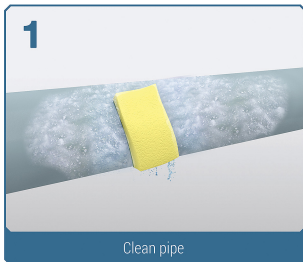

MOUNTING INSTRUCTIONS

Series 748 Stainless steel
repair clamp, type FS30

*Indication maximum area to repair: 1/3 area repair clamp. Studs and nuts needs to be free from any dirt.