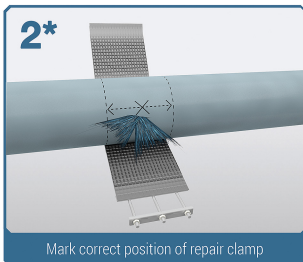

MOUNTING INSTRUCTIONS

Series 748 Stainless steel
repair clamp, type FS30

*Indication maximum area to repair: 1/3 area repair clamp. Studs and nuts needs to be free from any dirt.