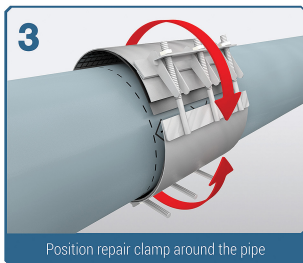

MOUNTING INSTRUCTIONS

Series 748 Stainless steel
repair clamp, type FS30

*Indication maximum area to repair: 1/3 area repair clamp. Studs and nuts needs to be free from any dirt.