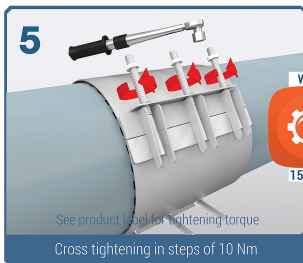

MOUNTING INSTRUCTIONS

Series 748 Stainless steel
repair clamp, type FS30

*Indication maximum area to repair: 1/3 area repair clamp. Studs and nuts needs to be free from any dirt.